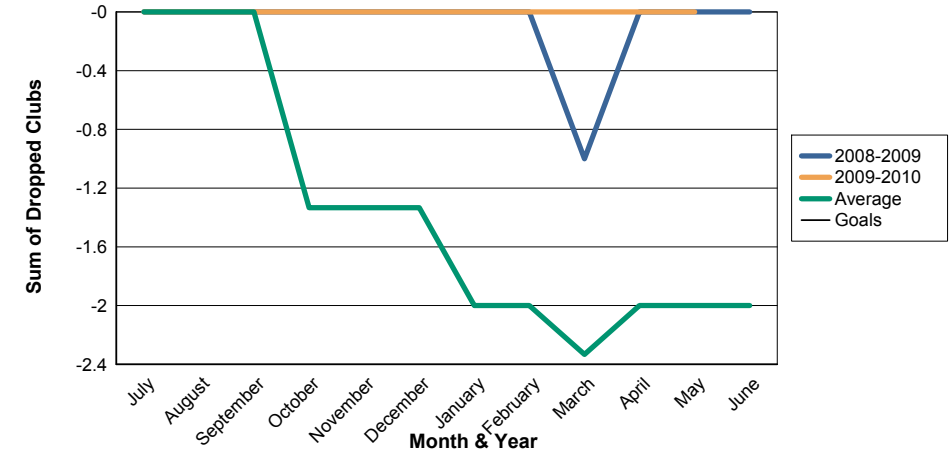

3 Year Comparisons for GMT Constitutional Area 4

By GMT District

As of May 2010

Sum of New Clubs/ Month & Year

For District 112 D

Sum of Dropped Clubs/ Month & Year

For District 112 D

Sum of Net Clubs/ Month & Year