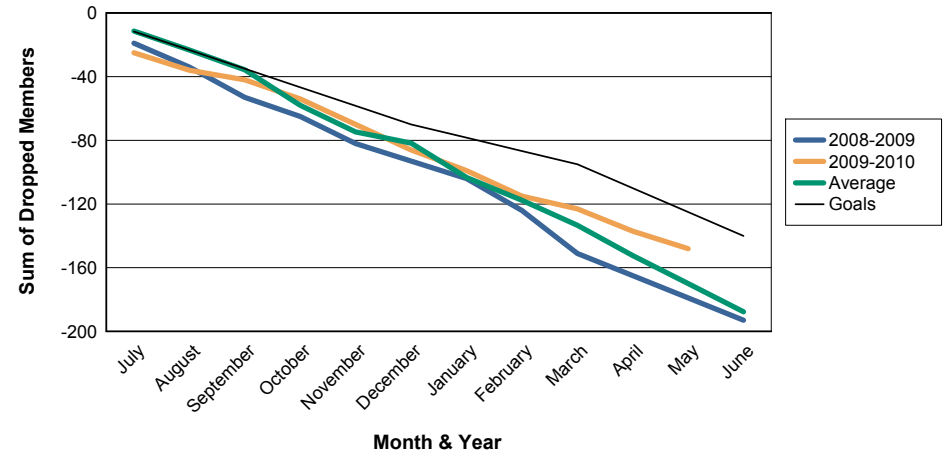

Sum of Dropped Members/ Month & Year

For District 112 D