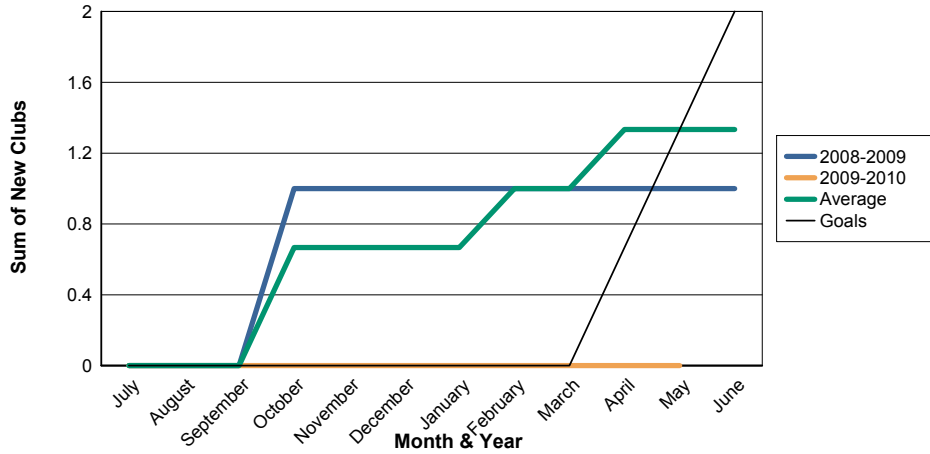

3 Year Comparisons for GMT Constitutional Area 4

By GMT District

As of May 2010

Sum of New Clubs/ Month & Year

For District 112 D

Sum of Dropped Clubs/ Month & Year

For District 112 D

Sum of Net Clubs/ Month & Year