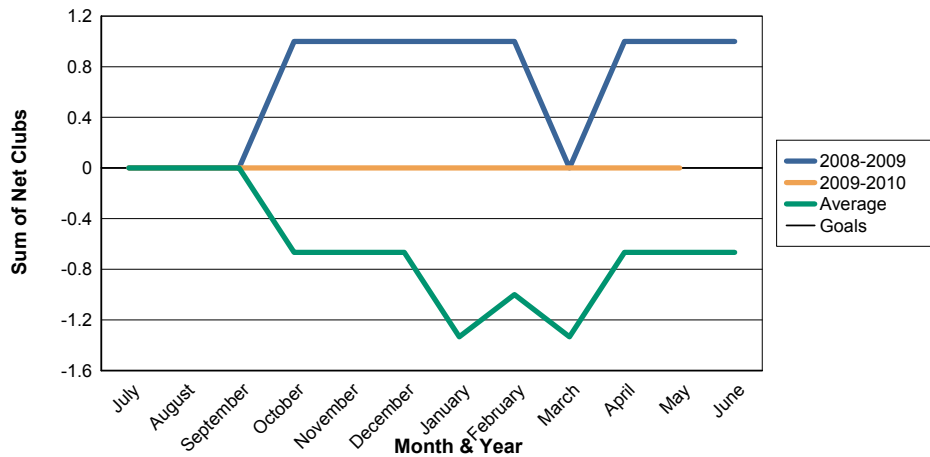

Sum of Net Clubs/ Month & Year

For District 112 D