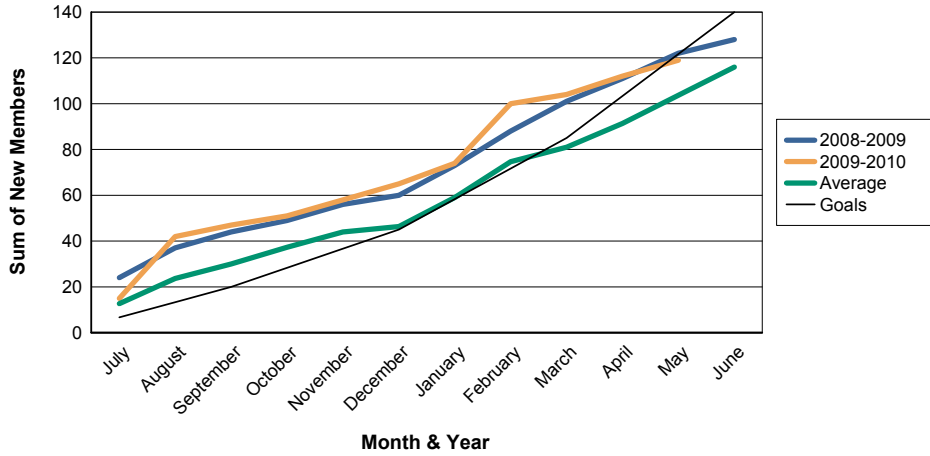

3 Year Comparisons for GMT Constitutional Area 4

By GMT District

As of May 2010

Sum of New Clubs/ Month & Year

For District 112 D

Sum of Dropped Clubs/ Month & Year

For District 112 D

Sum of Net Clubs/ Month & Year

For District 112 D

Sum of Charter Members/ Month & Year

For District 112 D

3 Year Comparisons for GMT Constitutional Area 4

By GMT District

As of May 2010

Sum of New Members/ Month & Year

For District 112 D

Sum of Dropped Members/ Month & Year

For District 112 D

Sum of Net Members/ Month & Year

For District 112 D