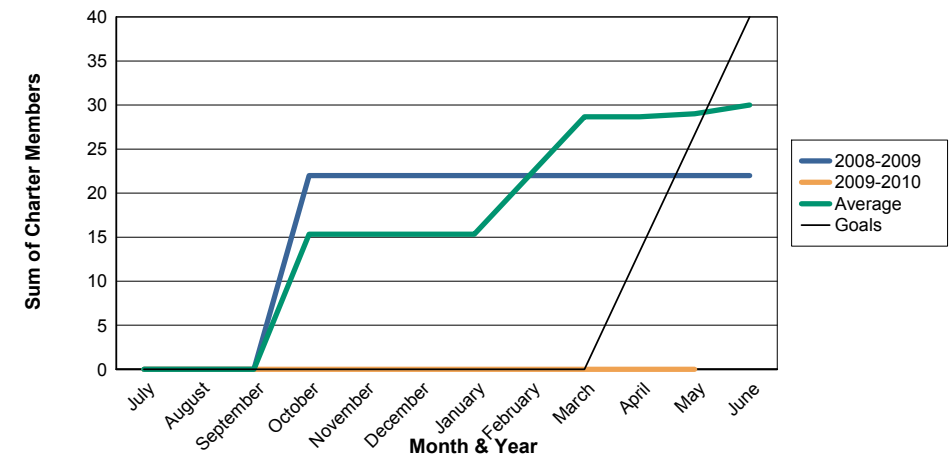

Sum of Charter Members/ Month & Year

For District 112 D